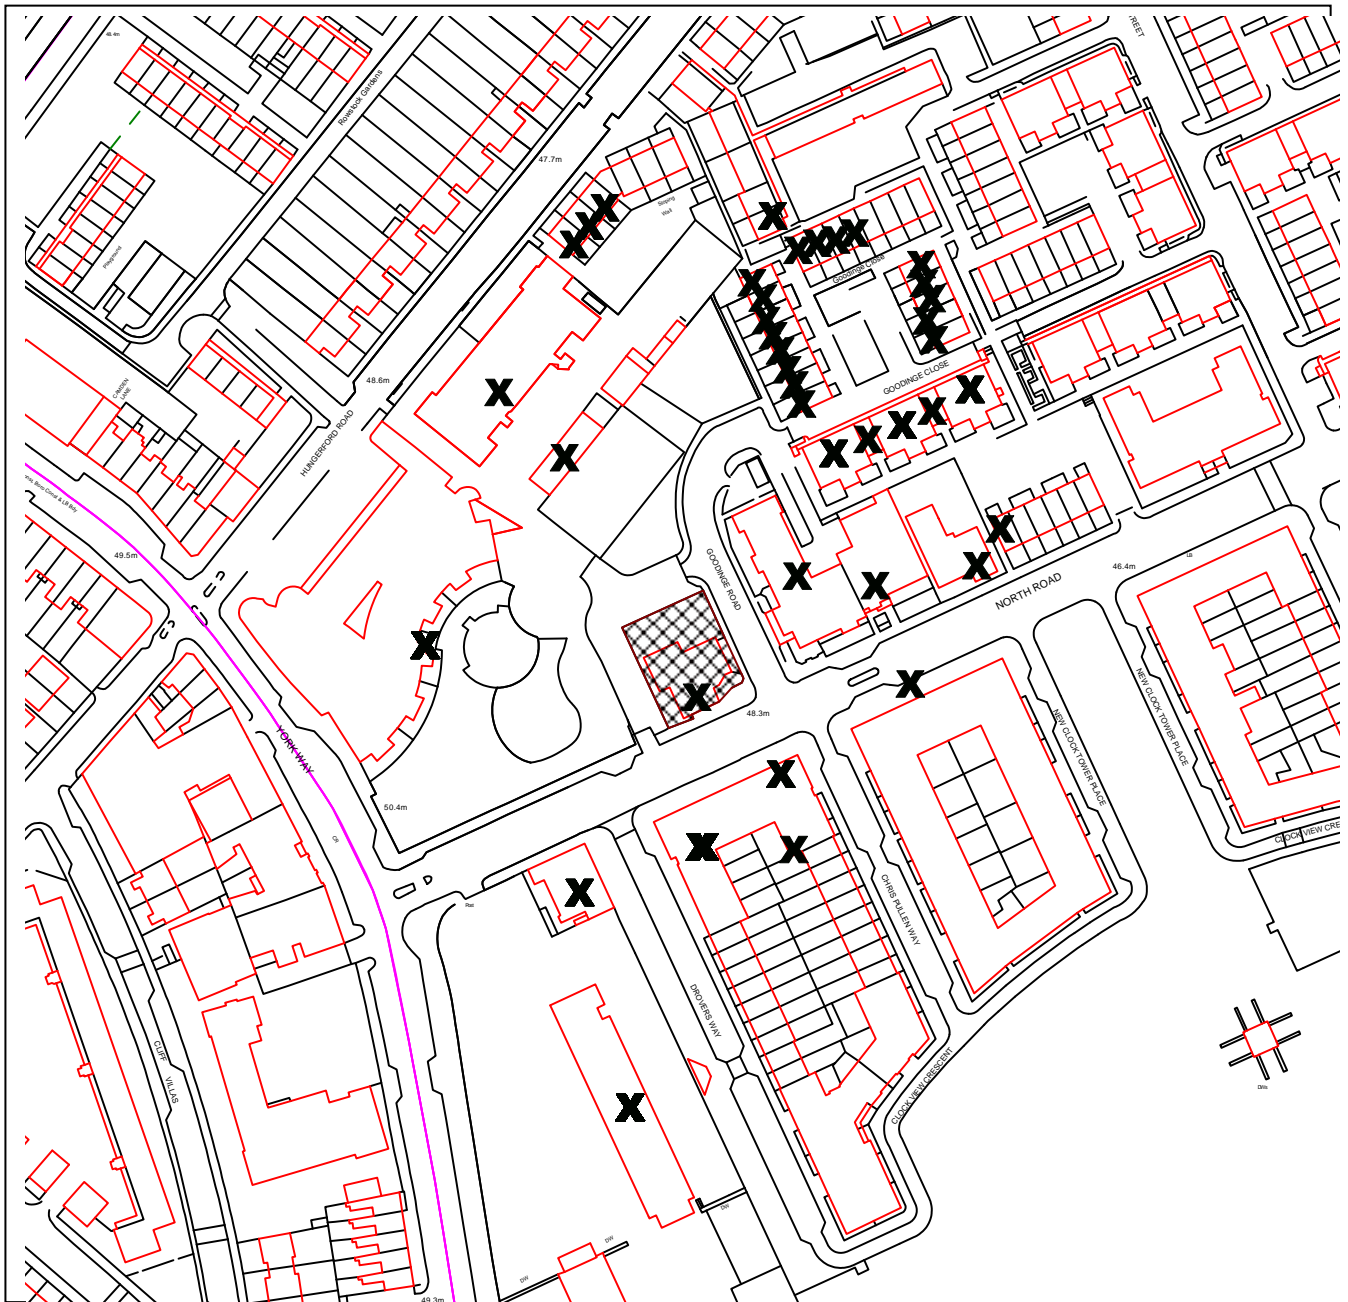

ISLINGTON

DEVELOPMENT MANAGEMENT

PLANNING APPLICATION REF NO: P2014/0950/FUL

LOCATION: GOODINGE COMMUNITY CENTRE 21 NORTH ROAD
LONDON, N7 9GQ

SCALE: 1:2000

This map is reproduced from Ordnance Survey material with the permission of Ordnance Survey on behalf of the Controller of Her Majesty's Stationery Office © Crown copyright. Unauthorised reproduction infringes Crown copyright and may lead to prosecution or civil proceedings.
Islington Council, LA086452